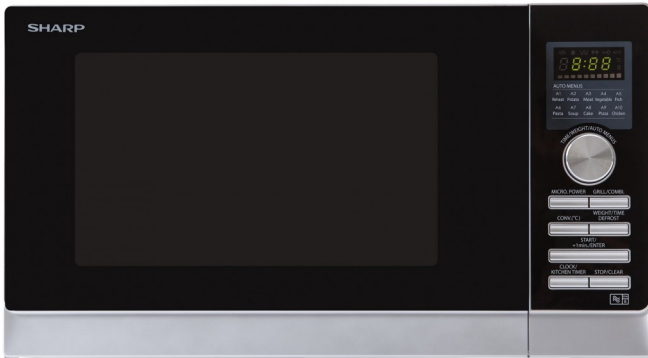

 **R843SLM**

25L Combination Double Grill Microwave Silver

Combi-Microwave with convection and top & bottom grills perfect for Pizzas also including 10 auto menus options, weight and time defrost function.

Features

- Powerful 900W microwave for fast cooking results
- Convection oven & dual grill for versatile cooking & baking
- Large 30cm turntable accommodates bigger plates
- 10 Auto Menu options to simplify cooking
- Auto minute start for one-touch microwaving

| | |
|---------------------------------------|-----------------|
| Info Key | No |
| Language Key | No |
| Minute Plus / +30s | Yes/No |
| MWO Colour | Silver |
| Oven Interior material | Stainless steel |
| Pizza Automatic Programmes | Yes |
| Pre-heat Function | Yes |
| Timer (max. input in mins. and secs.) | 95/00 |
| Turntable Size ø cm / Material | – |
| Oven Capacity (Litre) | 25 |