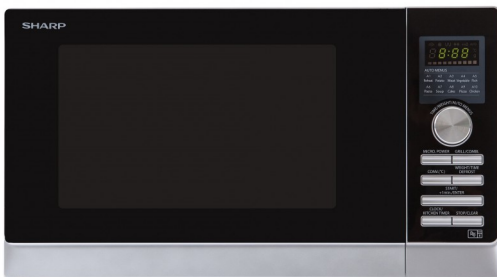

 **R843SLM**

25L Combination Double Grill Microwave Silver

Combi-Microwave with convection and top & bottom grills perfect for Pizzas also including 10 auto menus options, weight and time defrost function.

Features

- Powerful 900W microwave for fast cooking results
- Convection oven & dual grill for versatile cooking & baking
- Large 30cm turntable accommodates bigger plates
- 10 Auto Menu options to simplify cooking
- Auto minute start for one-touch microwaving

Key features

| | |
|--|-----|
| Cake Automatic Programmes | Yes |
| Clock | Yes |
| Cook and Defrost Automatic Programmes | 10 |
| Cooking Adjust (More or Less) | No |
| Double Grill Operation (Quartz + Infrared) | Yes |
| Dual Convection + MW | Yes |
| Convection Temperature in °C | – |
| Dual Quartz resp. Infrared Grill + MW | Yes |
| Energy Save Mode | Yes |
| Fun-Menu resp. Snack Automatic Programmes | – |

| | |
|---------------------------------------|-----------------|
| Info Key | No |
| Language Key | No |
| Minute Plus / +30s | Yes/No |
| MWO Colour | Silver |
| Oven Interior material | Stainless steel |
| Pizza Automatic Programmes | Yes |
| Pre-heat Function | Yes |
| Timer (max. input in mins. and secs.) | 95/00 |
| Turntable Size ø cm / Material | – |
| Oven Capacity (Litre) | 25 |