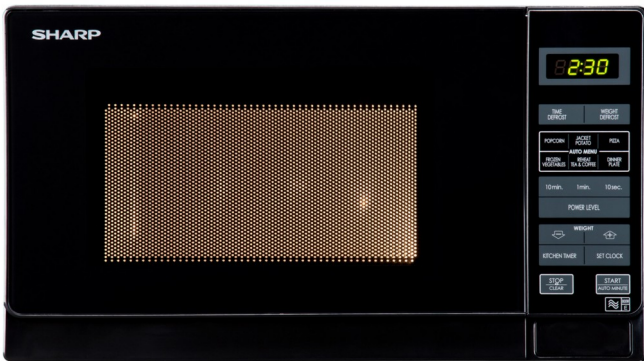

 **R272KM**

20L Solo Touch Control Microwave Black

Mid-size microwave oven with touch control operation and push button to open the door. Ideal for reheating and defrosting food.

Features

- 800W microwave output power
- Touch control operation
- 11 microwave power levels
- 20L oven capacity
- 8 auto cook/defrost functions
- Child lock function
- Kitchen timer function

20L

20L Capacity

Ideal for heating up soup, pies and jacket potatoes.

Auto Menu Options

To make life simple there are auto menu programs pre-installed for you to get cooking at the touch of a button

Auto Minute Start

Info Key	No
Language Key	No
Minute Plus / +30s	Yes/No
MWO Colour	Black
Oven Interior material	Grey painted
Pizza Automatic Programmes	No
Pre-heat Function	No
Timer (max. input in mins. and secs.)	99/50
Turntable Size ø cm / Material	-
Oven Capacity (Litre)	20