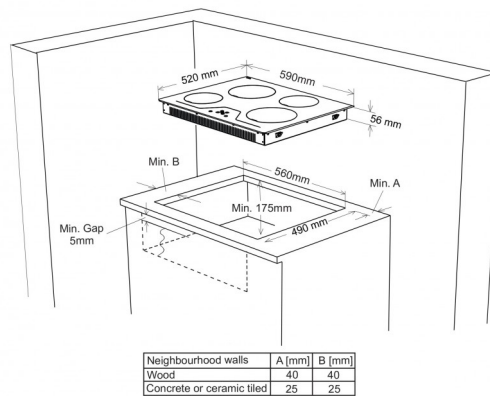

Installation of 60cm Induction Hob

Key features

Hob type	Induction
Construction type	Built-in
Width (cm)	60 cm
Cooking Zones	4
Flexible zone	No
Zone dimensions (cm) / Power (W) (Boost W)	2 x 16 cm / 1400 W each (Boost 1800 W); 2 x 20 cm / 2100 W each (Boost 2500 W)

Timers (Nbr)	4
InductionBoost (Nbr)	4

Power, consumption and voltage

Voltage (V) / Frequency (Hz)	220-240V / 50Hz
Distribution Line Fuse / Circuit Breaker (A)	32

Dimensions and weight

Hob dimensions W x H x D (mm) 590 x 56 x 520

Packing Dimensions (W x H x D) mm 626 x 142 x 581

Cut-out dimensions (W) x (H) x (D) mm 560 x 490

Weight, kg (net) 11

Weight, kg (gross) 12

Safety

Pan detector Yes

Thermal cut off system Yes

Hot surface indicator Yes